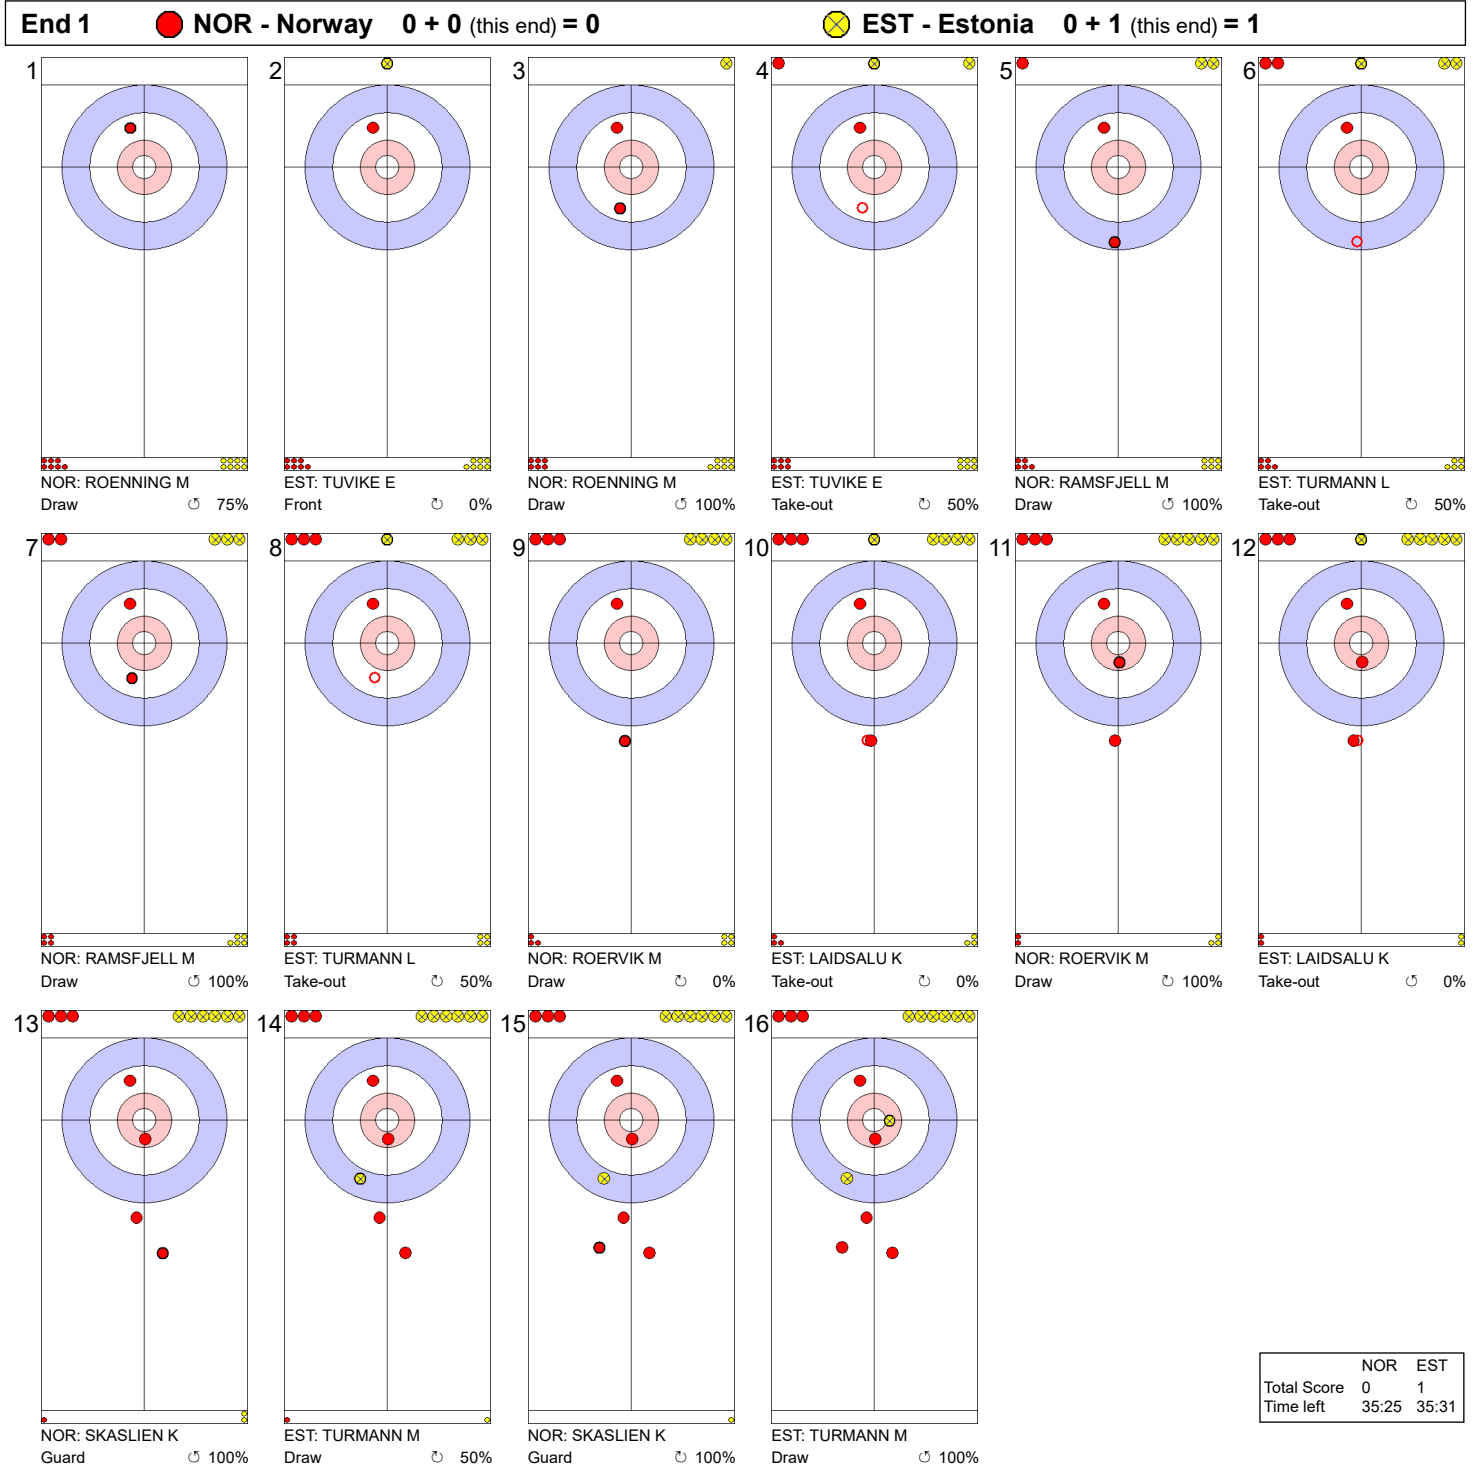

Game - Shot by Shot

Legend:
 Clockwise Counter-clockwise - Not considered

Game - Shot by Shot

Legend:
 Clockwise Counter-clockwise - Not considered

Game - Shot by Shot

	NOR	EST
Total Score	5	6
Time left	09:25	13:55

Legend:
 ⌚ Clockwise ⌚ Counter-clockwise - Not considered

Game - Shot by Shot

End 9 ● **NOR - Norway** 5 + 1 (this end) = 6 ● **EST - Estonia** 6 + 0 (this end) = 6

	NOR	EST
Total Score	6	6
Time left	06:06	11:14

Legend:
 ↻ Clockwise ↺ Counter-clockwise - Not considered

Game - Shot by Shot

Legend:
 Clockwise Counter-clockwise - Not considered