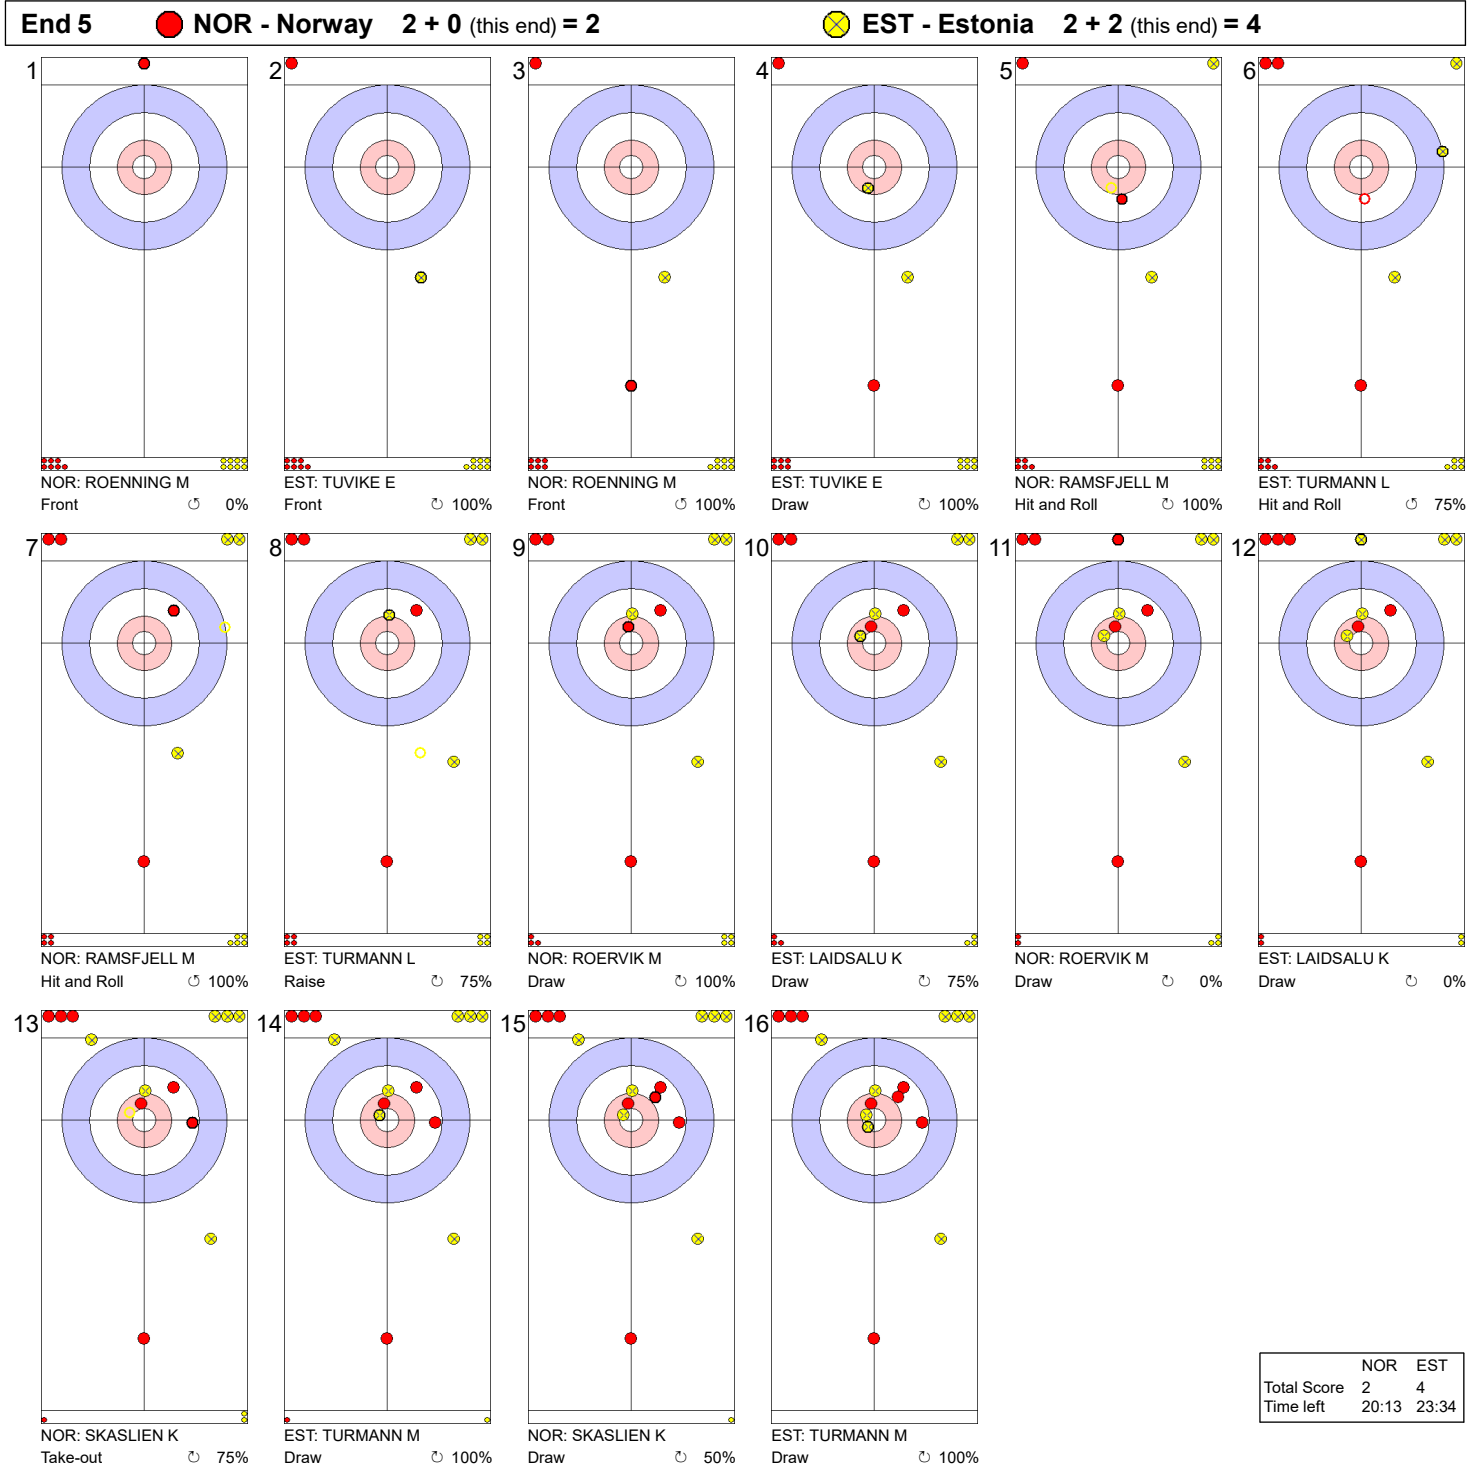

Game - Shot by Shot

Legend:
 Clockwise Counter-clockwise - Not considered

Game - Shot by Shot

Legend:
 Clockwise Counter-clockwise - Not considered

Game - Shot by Shot

	NOR	EST
Total Score	5	6
Time left	09:25	13:55

Legend:
 ⌚ Clockwise ⌚ Counter-clockwise - Not considered

Game - Shot by Shot

End 9 ● **NOR - Norway** 5 + 1 (this end) = 6 ● **EST - Estonia** 6 + 0 (this end) = 6

	NOR	EST
Total Score	6	6
Time left	06:06	11:14

Legend:
 ↻ Clockwise ↺ Counter-clockwise - Not considered

Game - Shot by Shot

Legend:
 Clockwise Counter-clockwise - Not considered