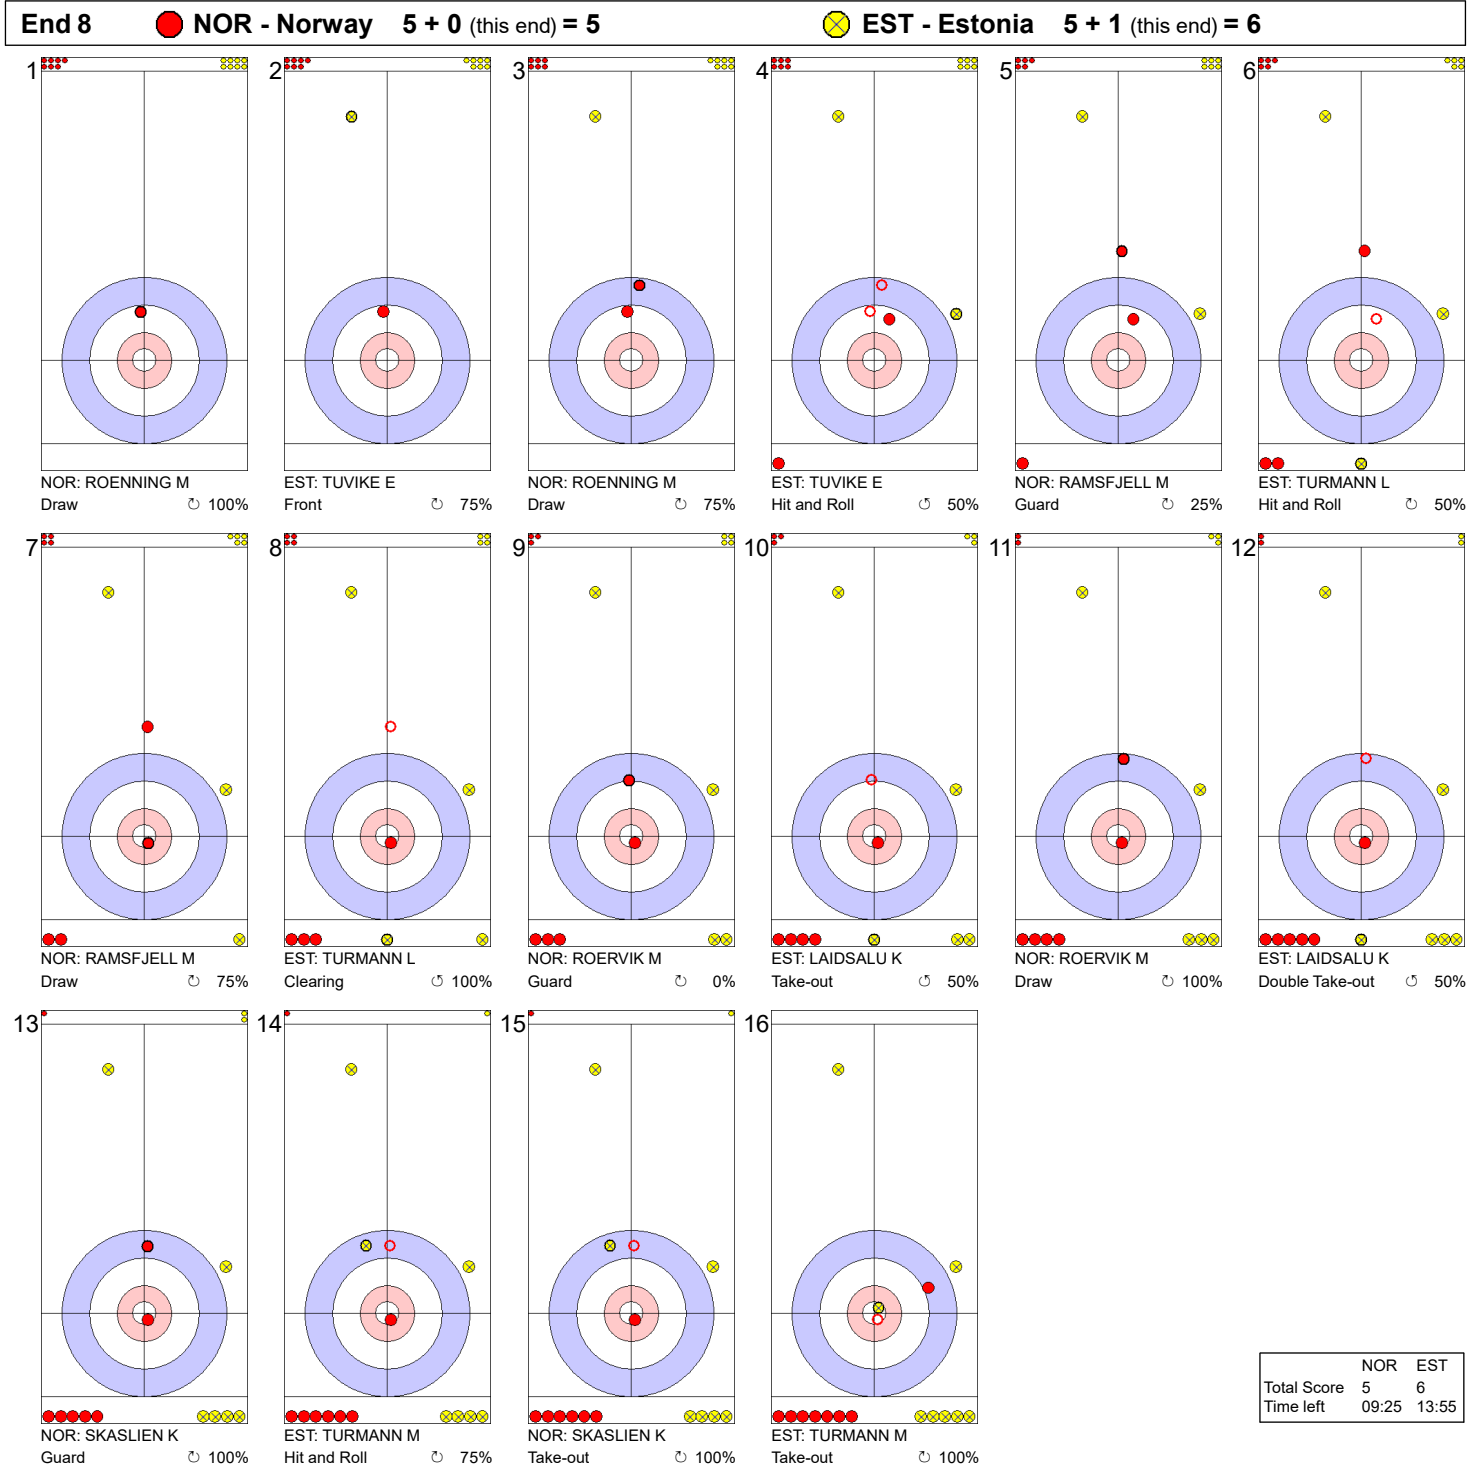

Game - Shot by Shot

Legend:
 Clockwise Counter-clockwise - Not considered

Game - Shot by Shot

Legend:
 Clockwise Counter-clockwise - Not considered

Game - Shot by Shot

	NOR	EST
Total Score	5	6
Time left	09:25	13:55

Legend:
 ⌚ Clockwise ⌚ Counter-clockwise - Not considered

Game - Shot by Shot

End 9 ● **NOR - Norway** 5 + 1 (this end) = 6 ● **EST - Estonia** 6 + 0 (this end) = 6

	NOR	EST
Total Score	6	6
Time left	06:06	11:14

Legend:
 ↻ Clockwise ↺ Counter-clockwise - Not considered

Game - Shot by Shot

Legend:
 Clockwise Counter-clockwise - Not considered