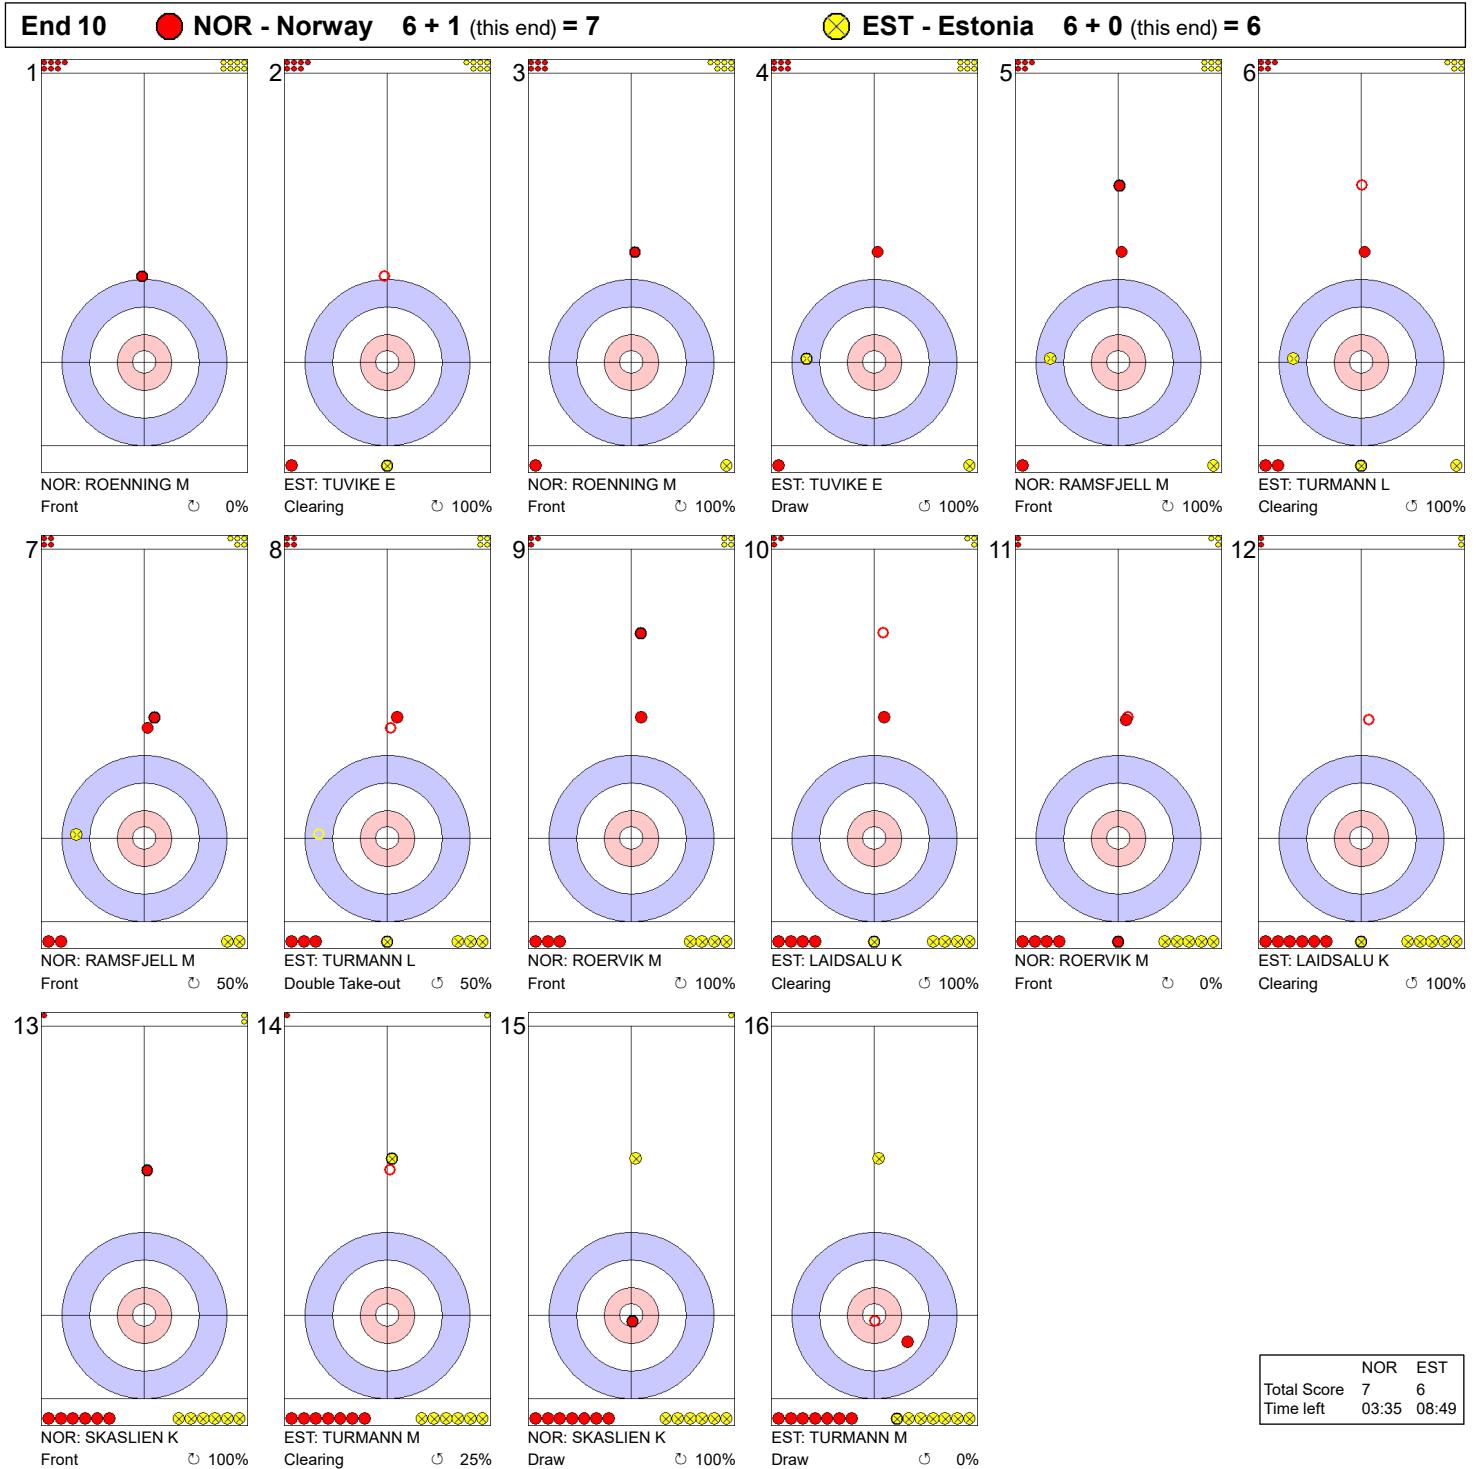

Game - Shot by Shot

Legend:
 Clockwise Counter-clockwise - Not considered

Game - Shot by Shot

Legend:
 Clockwise Counter-clockwise - Not considered

Game - Shot by Shot

	NOR	EST
Total Score	5	6
Time left	09:25	13:55

Legend:
 ⌚ Clockwise ⌚ Counter-clockwise - Not considered

Game - Shot by Shot

End 9 ● **NOR - Norway** 5 + 1 (this end) = 6 ● **EST - Estonia** 6 + 0 (this end) = 6

	NOR	EST
Total Score	6	6
Time left	06:06	11:14

Legend:
 ↻ Clockwise ↺ Counter-clockwise - Not considered

Game - Shot by Shot

Legend:
 Clockwise Counter-clockwise - Not considered